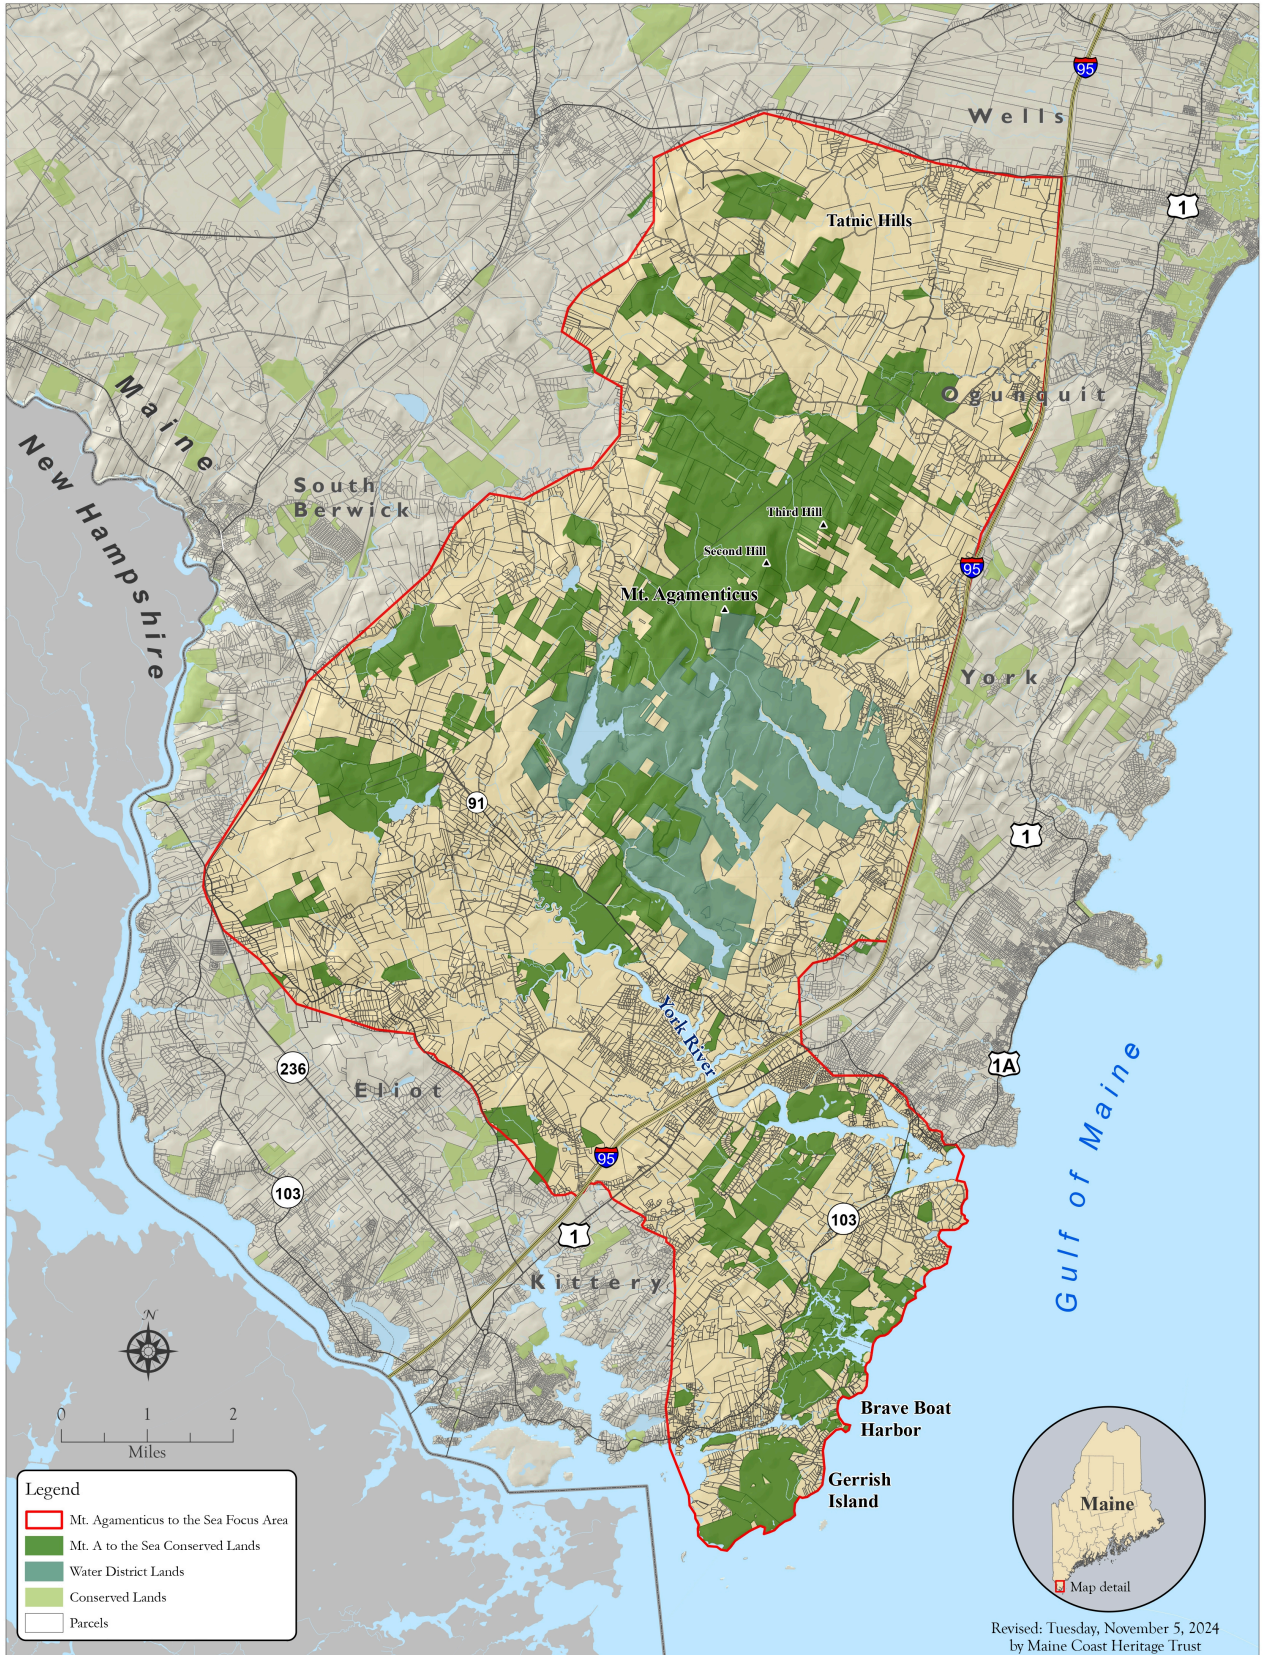

MT. AGAMENTICUS TO THE SEA

Conservation Initiative

11/5/2024

MtA2C protected lands since 2002: 5,600 acres

Total Open Space in MtA2C Focus Area: 15,640 acres